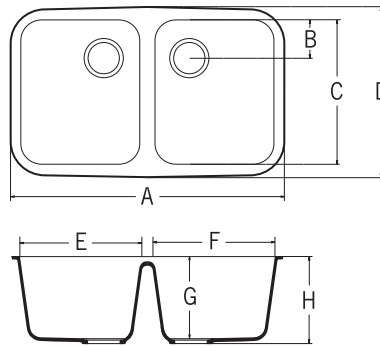

### A3201

BATH

A	20-3/8" (517mm)
B	3-3/8" (86mm)
C	13-5/8" (346mm)
D	15-3/16" (386mm)
E	18-13/16" (477mm)
F	5-1/2" (140mm)
G	6-3/16" (157mm)

### A3211

BATH

A	21-9/16" (548mm)
B	2-5/8" (66mm)
C	14" (356mm)
D	15-9/16" (396mm)
E	20" (508mm)
F	6-1/8" (156mm)
G	6-13/16" (173mm)

### A3181

BATH

A	18-3/16" (462mm)
B	3-11/16" (94mm)
C	13-1/4" (336mm)
D	14-13/16" (376mm)
E	16-5/8" (422mm)
F	5-1/2" (139mm)
G	6-1/8" (156mm)

**A2311**  
KITCHEN

A	31-1/4" [794mm]
B	4-15/16" [110mm]
C	16-9/16" [421mm]
D	18-15/16" [481mm]
E	13-11/16" [348mm]
F	13-11/16" [348mm]
G	9-1/4" [235mm]
H	9-13/16" [250mm]

**A2321**  
KITCHEN

A	32-13/16" [834mm]
B	8-13/16" [244mm]
C	19-1/4" [488mm]
D	21-9/16" [548mm]
E	11-5/16" [287mm]
F	17-9/16" [446mm]
G	7-1/2" [191mm]
H	9" [229mm]
I	9-5/8" [244mm]

**A2341**  
KITCHEN

A	34-7/8" [886mm]
B	8-3/8" [213mm]
C	16-3/4" [426mm]
D	19-1/8" [486mm]
E	10" [254mm]
F	21" [533mm]
G	5" [127mm]
H	7-1/2" [191mm]
I	8-1/16" [206mm]